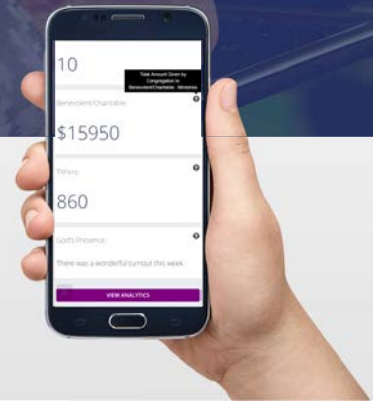

Custom Application Development & Deployment: **Dynamic Dashboards for Advanced Data Analytics, Data Mining & Data Analytics**

Dashboard Features Include:

- Submit secure data under User, Admin and SubAdmin roles
- View and edit history information
- Manage and update account/profile settings
- Customized user interface to match your organization's logo, colors, and vernacular
- Export charted analytics in Excel or CSV
- Compare user data inputs against each other
- Adjustable thresholds with colorized alerts
- Customizable notifications