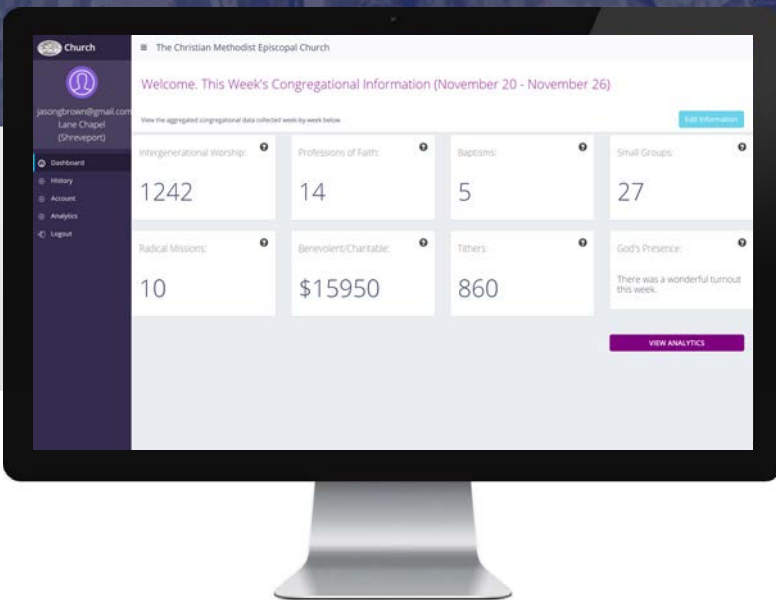

Custom Application Development & Deployment: **Dynamic Dashboards for Advanced Data Analytics, Data Mining & Data Analytics**

Dashboard Features Include:

- Submit secure data under User, Admin and SubAdmin roles
- View and edit history information
- Manage and update account/profile settings
- Customized user interface to match your organization's logo, colors, and vernacular
- Export charted analytics in Excel or CSV
- Compare user data inputs against each other
- Adjustable thresholds with colorized alerts
- Customizable notifications